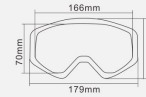

SIZE

SNOW-2301
Frame: Matte Black
Lens Appearance: Gold Revo
Inside tint: Brown